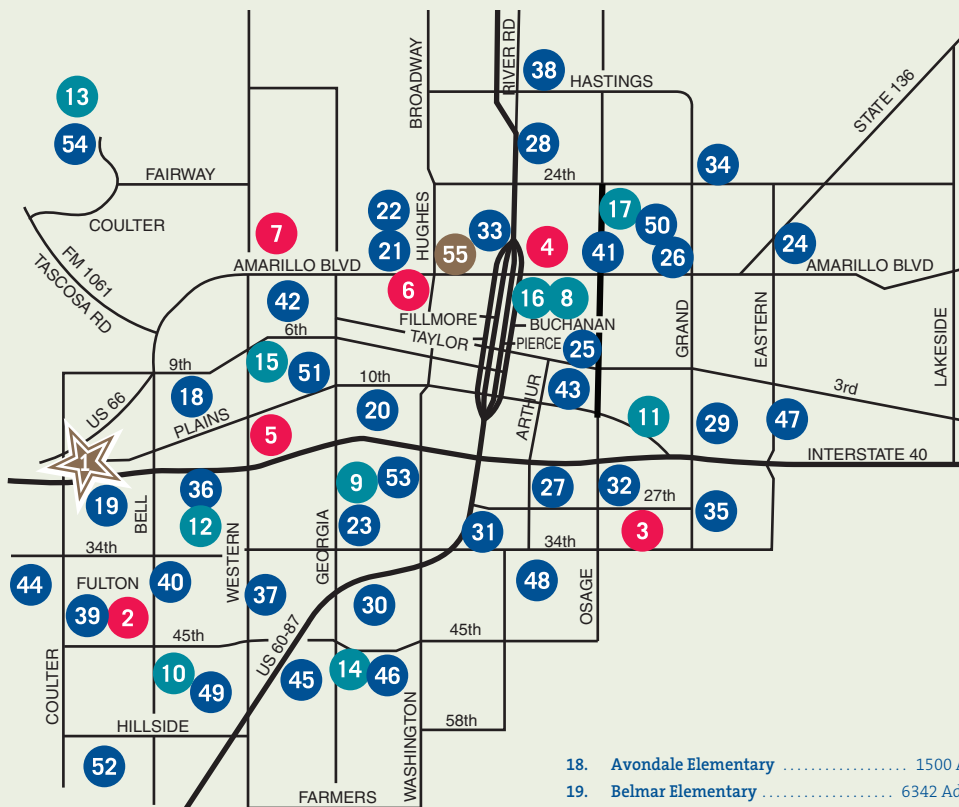

Quick Reference Guide

7200 West I-40
Amarillo, Texas 79106-2598
Phone: 806-326-1000

- HIGH SCHOOL ● MIDDLE SCHOOL
- ELEMENTARY SCHOOL ● SUPPORT

1. Education Support Center 7200 I-40 West | 806-326-1000
2. Amarillo High School 4225 Danbury | 806-326-2000
3. Caprock High School 3001 E. 34th | 806-326-2200
4. Palo Duro High School 1400 N. Grant | 806-326-2400
5. Tascosa High School 3921 Westlawn | 806-326-2600
6. North Heights Alt. School 607 N. Hughes | 806-326-2850
7. Amarillo Area Center
for Advanced Learning 1100 N. Forest | 806-326-2800
8. Allen 6th Grade Campus 700 N. Lincoln | 806-326-3770
9. Austin Middle School 1808 Wimberly | 806-326-3000
10. Bonham Middle School 5600 SW 49th | 806-326-3100
11. Bowie Middle School 2901 Tee Anchor Blvd | 806-326-3200
11. Bowie 6th Grade Campus 2905 Tee Anchor Blvd | 806-326-3270
12. Crockett Middle School 4720 Floyd | 806-326-3300
13. de Zavala Middle School 2801 N. Coulter | 806-326-3400
14. Fannin Middle School 4627 S. Rusk | 806-326-3500
15. Houston Middle School 815 Independence | 806-326-3600
16. Mann Middle School 610 N. Buchanan | 806-326-3700
17. Travis Middle School 2815 Martin Rd. | 806-326-3800
17. Travis 6th Grade Campus 2801 NE 24th St. | 806-326-3870