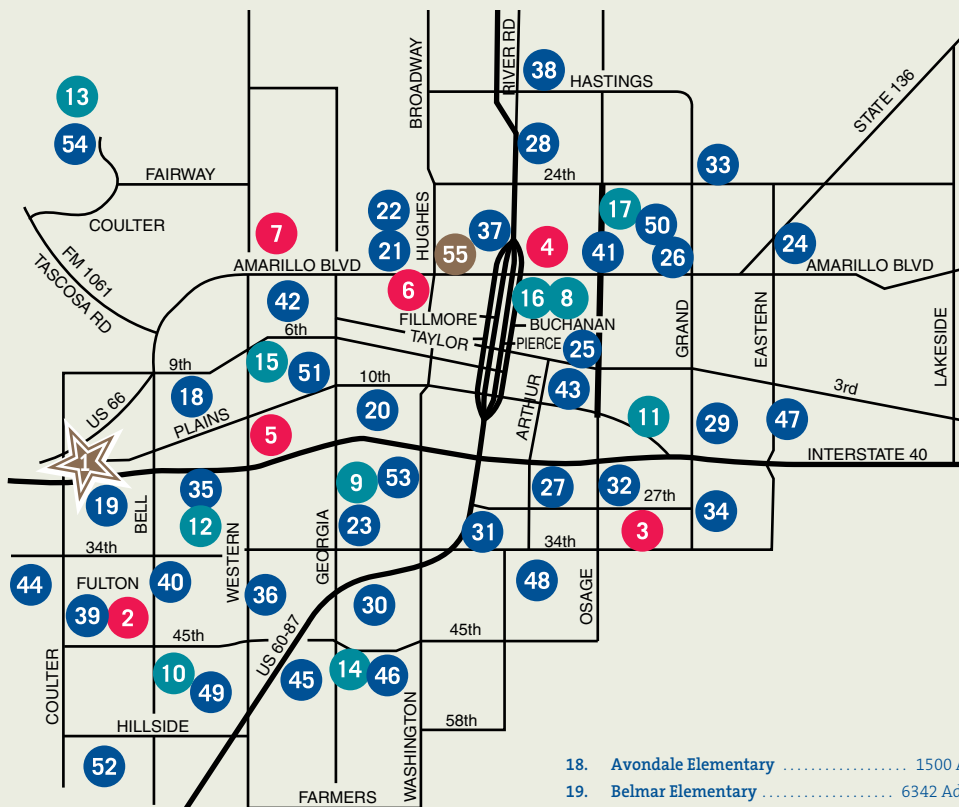

Quick Reference Guide

7200 West I-40
Amarillo, Texas 79106-2598
Phone: 806-326-1000

- HIGH SCHOOL ● MIDDLE SCHOOL
- ELEMENTARY SCHOOL ● SUPPORT

1. Education Support Center 7200 I-40 West | 806-326-1000
2. **Amarillo High School** 4225 Danbury | 806-326-2000
3. **Caprock High School** 3001 E. 34th | 806-326-2200
4. **Palo Duro High School** 1400 N. Grant | 806-326-2400
5. **Tascosa High School** 3921 Westlawn | 806-326-2600
6. **North Heights Alt. School** 607 N. Hughes | 806-326-2850
7. **Amarillo Area Center for Advanced Learning** 1100 N. Forest | 806-326-2800
8. **Allen 6th Grade Campus** 700 N. Lincoln | 806-326-3770
9. **Austin Middle School** 1808 Wimberly | 806-326-3000
10. **Bonham Middle School** 5600 SW 49th | 806-326-3100
11. **Bowie Middle School** 2901 Tee Anchor Blvd | 806-326-3200
11. **Bowie 6th Grade Campus** 2905 Tee Anchor Blvd | 806-326-3270
12. **Crockett Middle School** 4720 Floyd | 806-326-3300
13. **de Zavala Middle School** 2801 N. Coulter | 806-326-3400
14. **Fannin Middle School** 4627 S. Rusk | 806-326-3500
15. **Houston Middle School** 815 Independence | 806-326-3600
16. **Mann Middle School** 610 N. Buchanan | 806-326-3700
17. **Travis Middle School** 2815 Martin Rd. | 806-326-3800
17. **Travis 6th Grade Campus** 2801 NE 24th St. | 806-326-3870